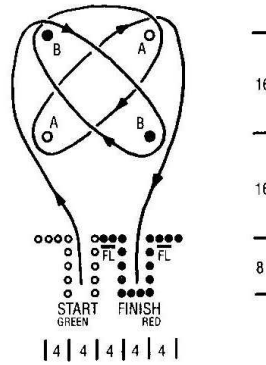

2018 Fiat of Italy Cup events

BULLS EYE

Timing line (0.5 - 1m) TL
Length 29m
Width 32m

TEST 26 PLUMB CRAZY

Finish timing line (0.5 - 1m) FL
Length 40m
Width 20m
Similar test layout - 21

| 8 | 8 |

TEST 14 MULTIPLE LOOP

Finish timing line (0.5 - 1m) FL
Length 30m
Width 20m
Similar test layout - 25

| 10 | 10 |

DIAMOND SLALOM

Timing line (0.5 - 1m) TL
Length 44m
Width 24m

ATOM BOMB

Timing line (0.5 - 1m) TL
Length 44m
Width 24m

FOUR LEAF CLOVER

Timing line (0.5 - 1m) TL
Length 37m
Width 25m

| 5 | 10 | 5 | 5 |