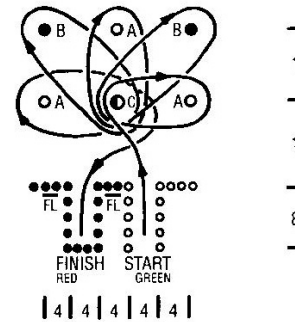

2018 Fiat of Italy Cup events

BULLS EYE

Timing line (0.5 - 1m) TL
Length 29m
Width 32m

TEST 26 PLUMB CRAZY

Finish timing line (0.5 - 1m) FL
Length 40m
Width 20m
Similar test layout - 21

| 8 | 8 |

TEST 14 MULTIPLE LOOP

Finish timing line (0.5 - 1m) FL
Length 30m
Width 20m
Similar test layout - 25

| 10 | 10 |

DIAMOND SLALOM

Timing line (0.5 - 1m) TL
Length 44m
Width 24m

ATOM BOMB

Timing line (0.5 - 1m) TL
Length 44m
Width 24m

FOUR LEAF CLOVER

Timing line (0.5 - 1m) TL
Length 37m
Width 25m

| 5 | 10 | 5 | 5 |