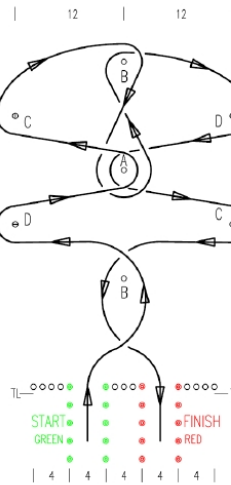

2018 Fiat of Italy Cup events

BULLS EYE

Timing line (0.5 - 1m) TL
Length 29m
Width 32m

TEST 26 PLUMB CRAZY

Finish timing line (0.5 - 1m) FL
Length 40m
Width 20m
Similar test layout - 21

| 8 | 8 |

TEST 14 MULTIPLE LOOP

Finish timing line (0.5 - 1m) FL
Length 30m
Width 20m
Similar test layout - 25

| 10 | 10 |

DIAMOND SLALOM

Timing line (0.5 - 1m) TL
Length 44m
Width 24m

ATOM BOMB

Timing line (0.5 - 1m) TL
Length 44m
Width 24m

FOUR LEAF CLOVER

Timing line (0.5 - 1m) TL
Length 37m
Width 25m

| 5 | 10 | 5 | 5 |