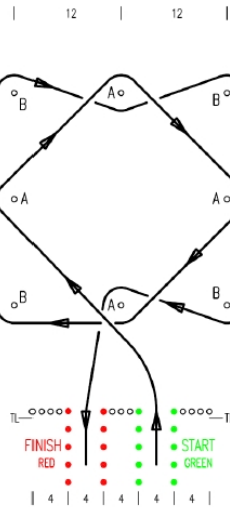

2018 Fiat of Italy Cup events

BULLS EYE

Timing line (0.5 - 1m) TL
Length 29m
Width 32m

TEST 26 PLUMB CRAZY

Finish timing line (0.5 - 1m) FL
Length 40m
Width 20m
Similar test layout - 21

| 8 | 8 |

TEST 14 MULTIPLE LOOP

Finish timing line (0.5 - 1m) FL
Length 30m
Width 20m
Similar test layout - 25

| 10 | 10 |

DIAMOND SLALOM

Timing line (0.5 - 1m) TL
Length 44m
Width 24m

ATOM BOMB

Timing line (0.5 - 1m) TL
Length 44m
Width 24m

FOUR LEAF CLOVER

Timing line (0.5 - 1m) TL
Length 37m
Width 25m

| 5 | 10 | 5 | 5 |