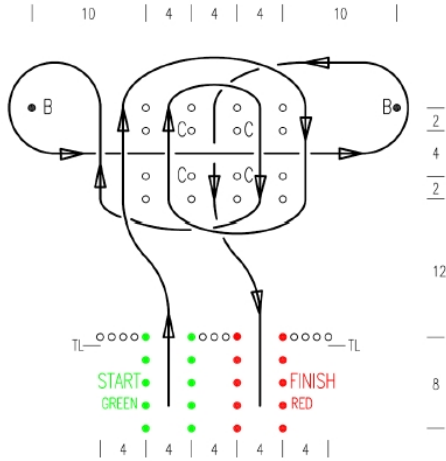

2018 Fiat of Italy Cup events

BULLS EYE

Timing line (0.5 - 1m) TL
Length 29m
Width 32m

TEST 26 PLUMB CRAZY

Finish timing line (0.5 - 1m) FL
Length 40m
Width 20m
Similar test layout - 21

| 8 | 8 |

TEST 14 MULTIPLE LOOP

Finish timing line (0.5 - 1m) FL
Length 30m
Width 20m
Similar test layout - 25

| 10 | 10 |

DIAMOND SLALOM

Timing line (0.5 - 1m) TL
Length 44m
Width 24m

ATOM BOMB

Timing line (0.5 - 1m) TL
Length 44m
Width 24m

FOUR LEAF CLOVER

Timing line (0.5 - 1m) TL
Length 37m
Width 25m

| 5 | 10 | 5 | 5 |